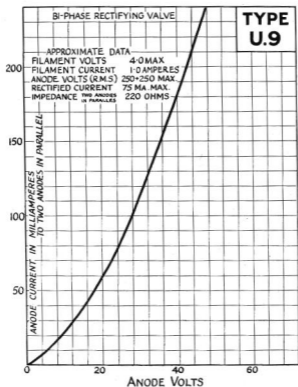

MARCONI VALVES

MARCONI VALVES

TYPE U 9

RECTIFIER

Characteristic Curve of Average U 9 Valve.

The valve in the purple box